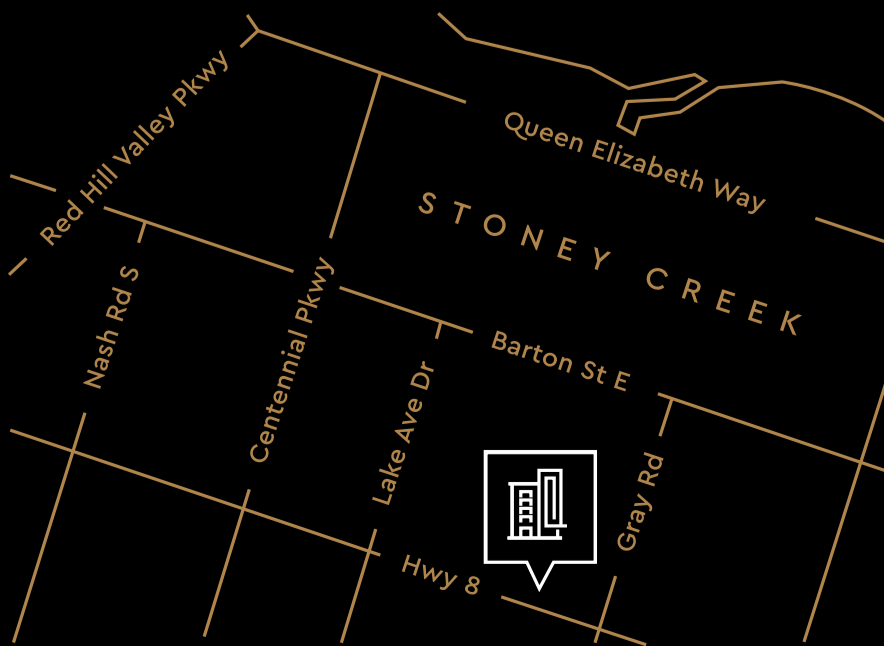

CasaDiTorreCondos.com

See sales representative for details. Renderings are artist's concept. Specifications are subject to change. E.&O.E.

BRANTHAVEN

MARZ
HOMES